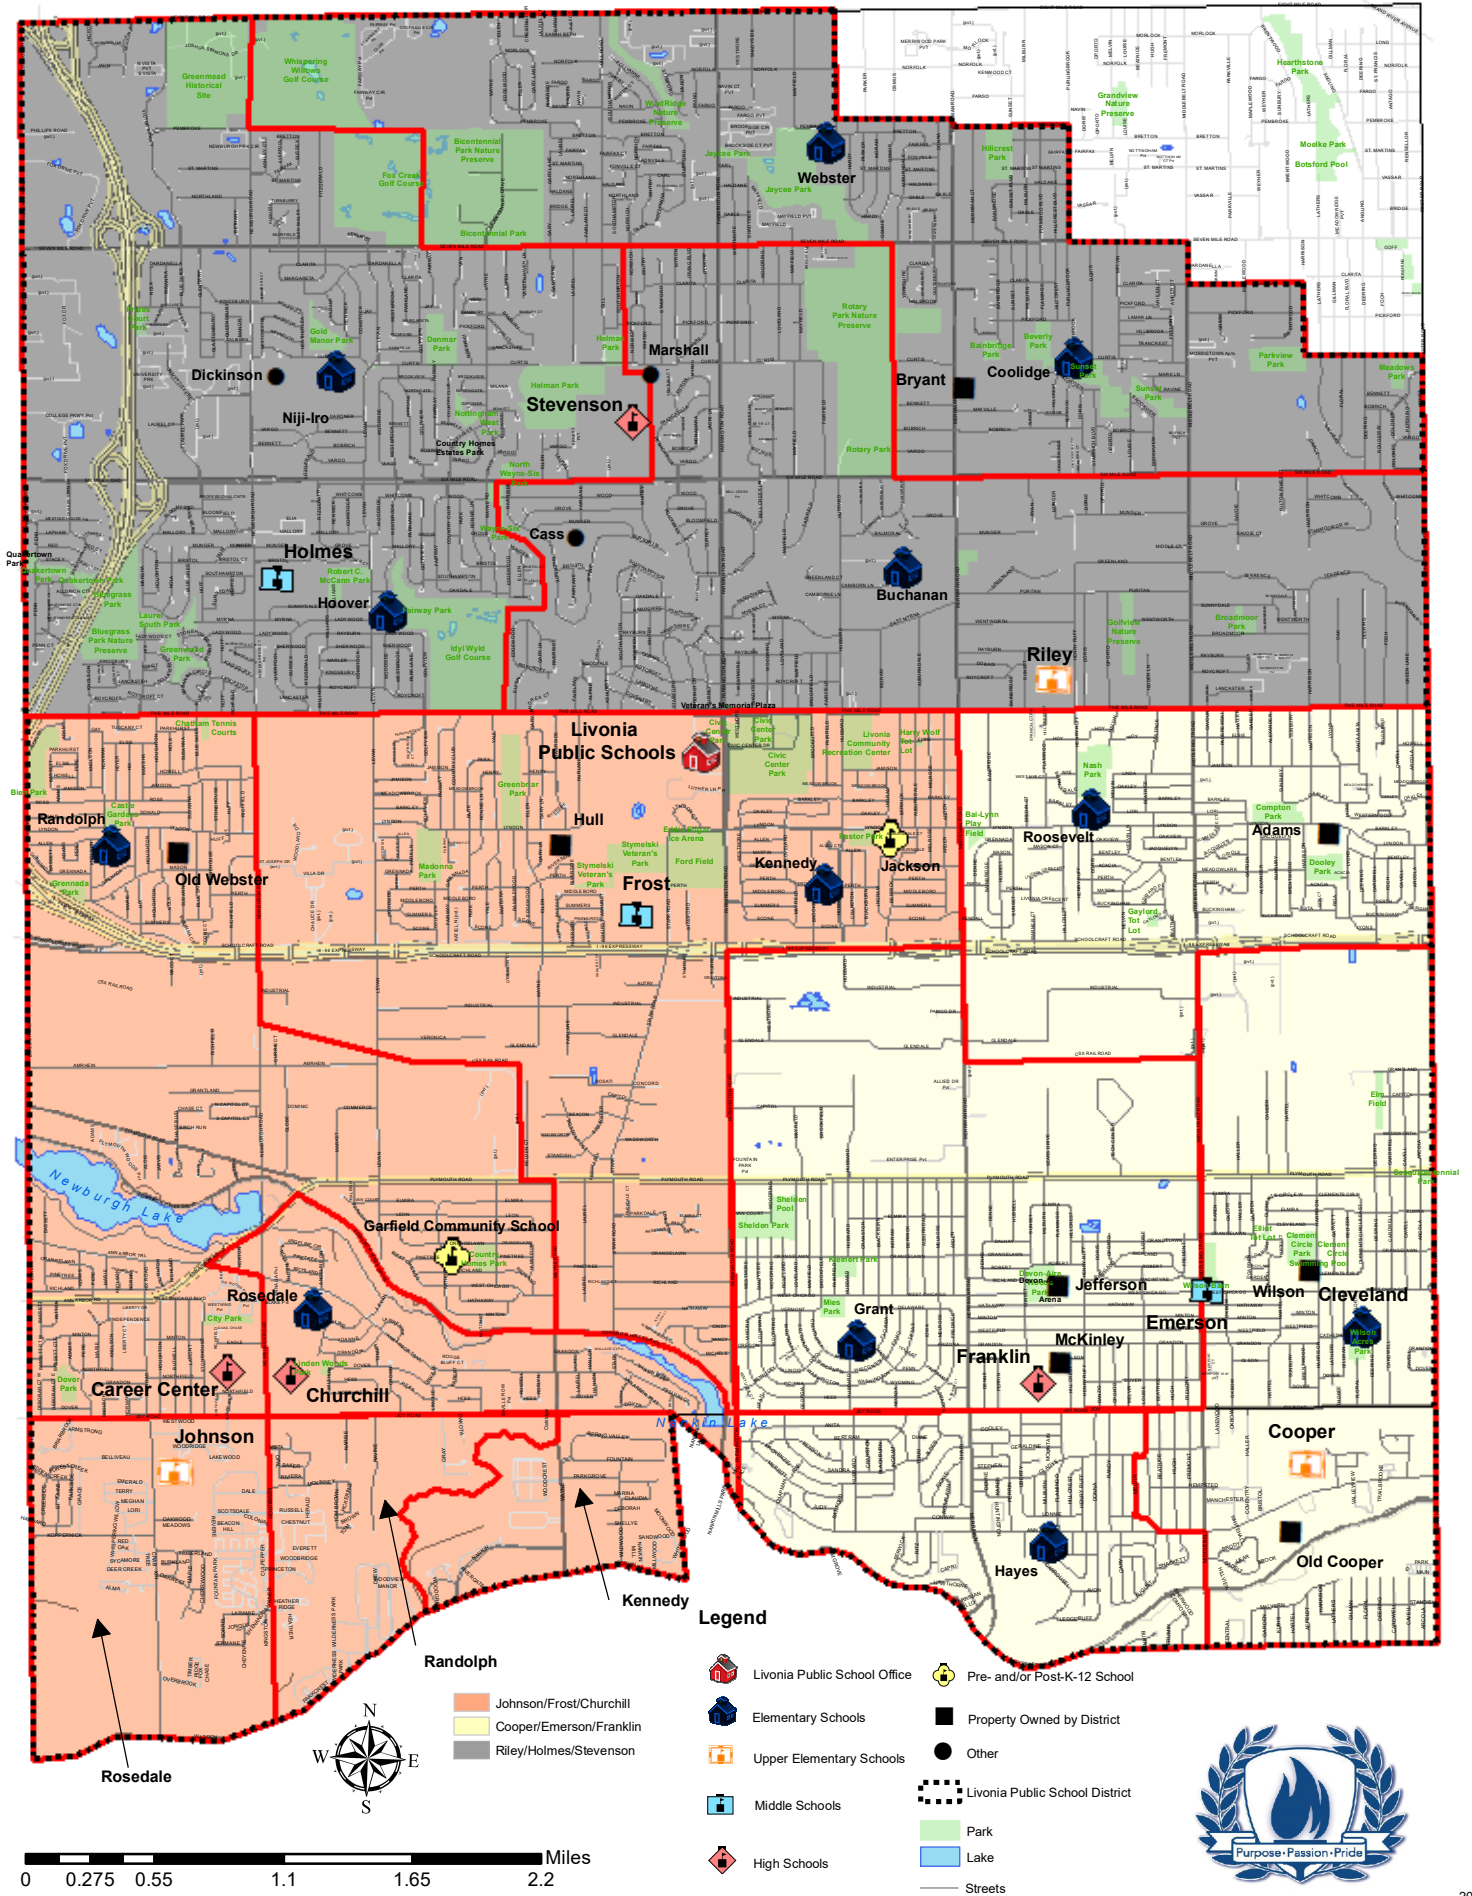

# Livonia Public Schools

0 0.275 0.55 1.1 1.65 2.2 Miles